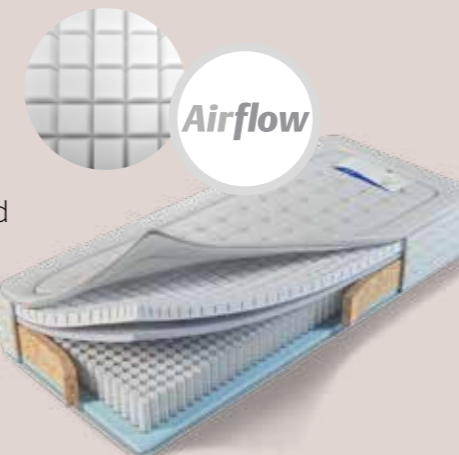

With a choice of six modern, generously padded, adjustable strutted headboards and a selection of fine quality fabric coverings, this bed would be perfect for any home.

Key product benefits

- Solid wood adjustable base.
- Wireless backlit controls with built-in torch.
- Coolmax memory foam mattress included.
- 22 stone lifting capacity.
- Adjustable levelling legs.
- Wide choice of adjustable strutted headboards.
- Range of bed accessibility options available.

Henley bed shown in Adele Blush

Wireless backlit controls

Adjustable leveling legs

Fabrics

Adele

Biscuit

Blush

Coal

Silver

Mattress Options

Airflow

The AirFlow Active Comfort mattress is made with a castellated zonal memory foam surface promoting active airflow which aid surface cooling.

CoolMax®

The CoolMax® is made up of two layers of viscoelastic, temperature sensitive foam.

Headboards

Adjustable strutted headboards 46" high x 2" deep x width of the bed (up to 5ft wide)

Buttoned

Pleat Button

Horizontal Line

Vertical Line

Scooped Corner

Plain