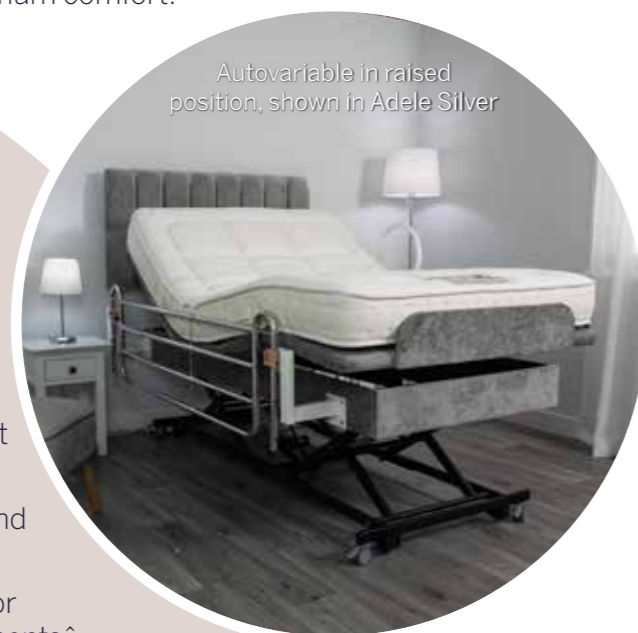

The Autovariable provides a new level in sleep positioning comfort for improved health and to meet all lifestyle requirements. Operated automatically together or independently, the fully adjustable head and foot ends can be moved easily into the perfect position for either sleeping, sitting up, or for raising legs for maximum comfort.

Key product benefits

- AV lift function makes it easy to access and exit your bed
- Lifting weight capacity of 24 stone.
- Multi-zone reflexion mattress for optimum pressure relief
- Available with a range of options including cot sides, grab handles and lifting poles*
- Forward tilt capability for controlled sit to stand transfers
- Alternative lockable castor option available for smoother portability and accessory requirements^
- Wireless controls with built in memory function and torch
- Optional mattress brackets are available
- 2 year guarantee

*If cot sides are applied with an Airflow Active Comfort mattress upgrade then revised fittings are required at an extra charge. The large castor option is required for the lifting pole accessory.